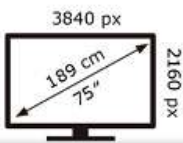

Samsung

QE75QN80HAU

106 kWh/1000h

ABCDEF **G**
HDR
288 kWh/1000h

2019/2013

Samsung

QE75QN80HAU

106 kWh/1000h